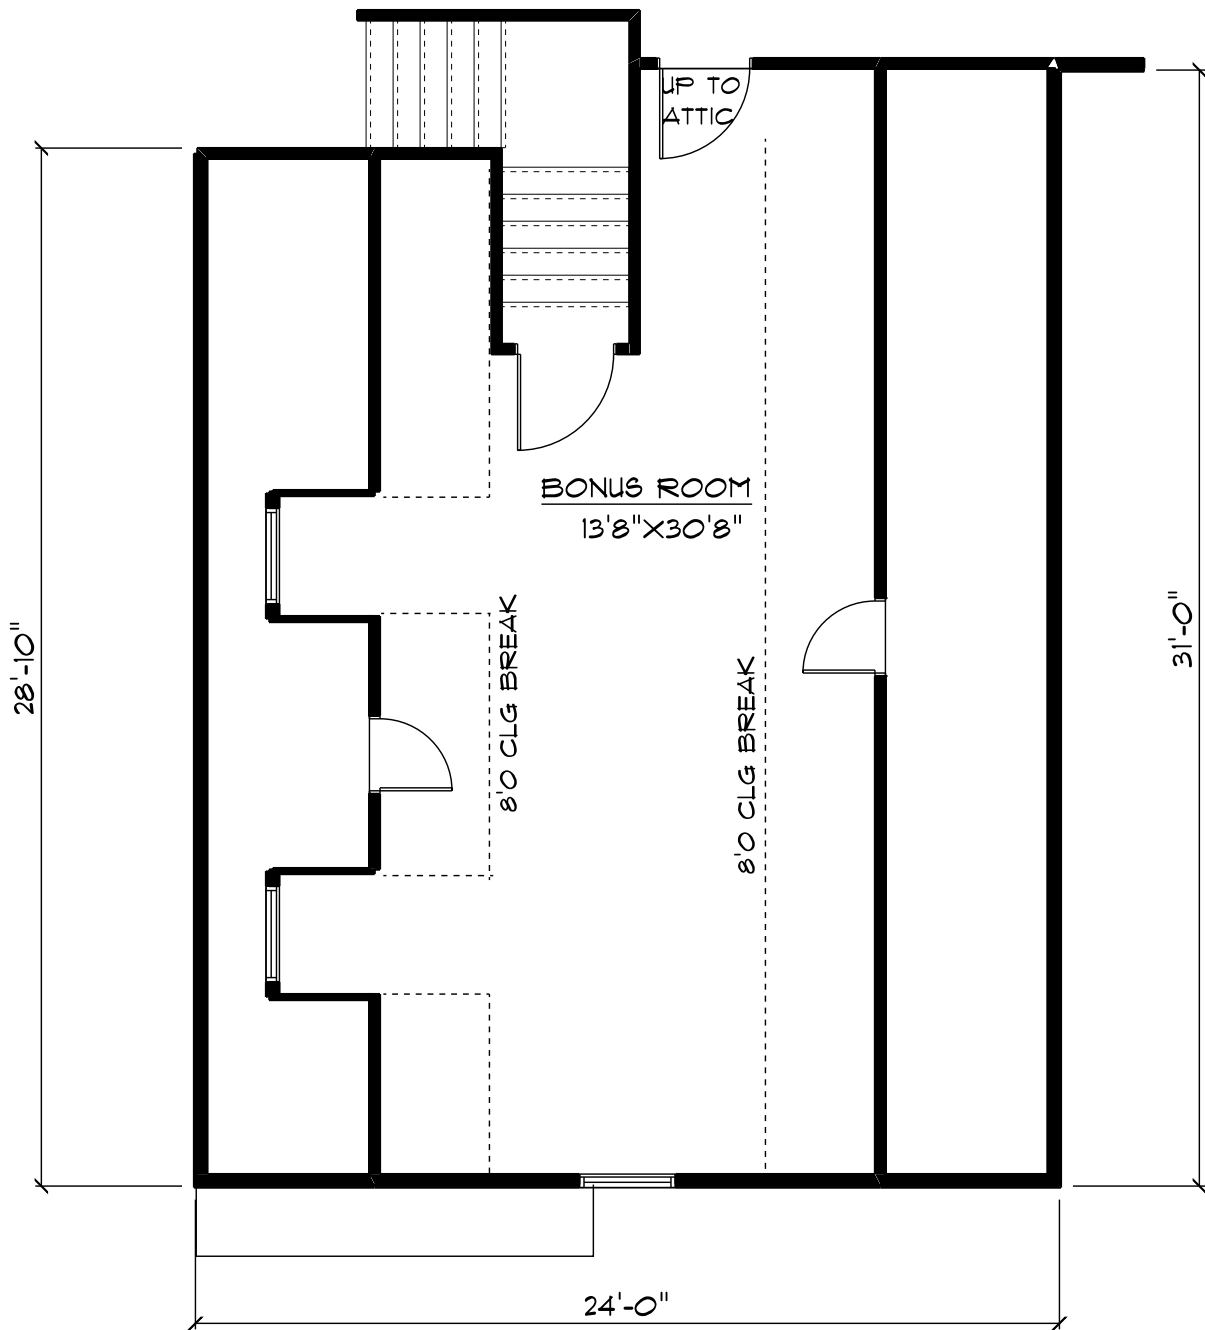

**MAIN FLOOR PLAN**  
**LOT 55, THE RETREAT**  
**RICHMOND MODEL**

11/27/19

FINISHED MAIN FLOOR: 2458 S.F.  
 FINISHED BONUS ROOM: 476 S.F.

TOTAL FINISHED AREA: 2934 S.F.

BONUS ROOM PLAN

LOT 55 RETREAT

RICHMOND MODEL